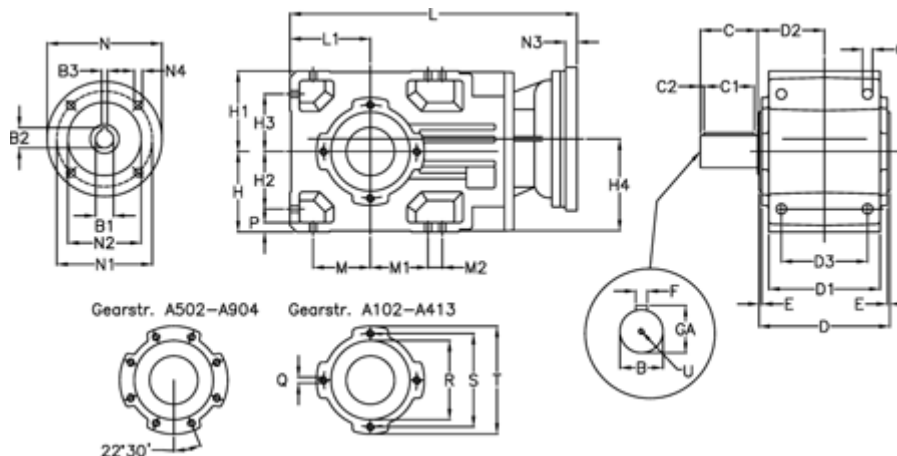

Article number: 29600310911225
 Description: Bevel helical gearbox
 A303UR-109,1-P71B5

Measures

B = 35	D1 = 130	H1 = 90	M2 = 22	Q = M8x15
B1 = 14	D2 = 83.0	H2 = 63	N = 160	R = 95
B2 = 16.3	D3 = 95	H3 = 63	N1 = 130	S = 115
B3 = 5	Description = A303UR-xx-P71 B5	H4 = 108.5	N2 = 110	T = 140
C = 60	E = 3.0	L = 390.5	N3 = -	U = M10x22
C1 = 50	F = 10	L1 = 90	N4 = M8x16	
C2 = 5.0	GA = 38	M = 63	O = 12.0	
D = 156	H = 90	M1 = 63	P = 11	